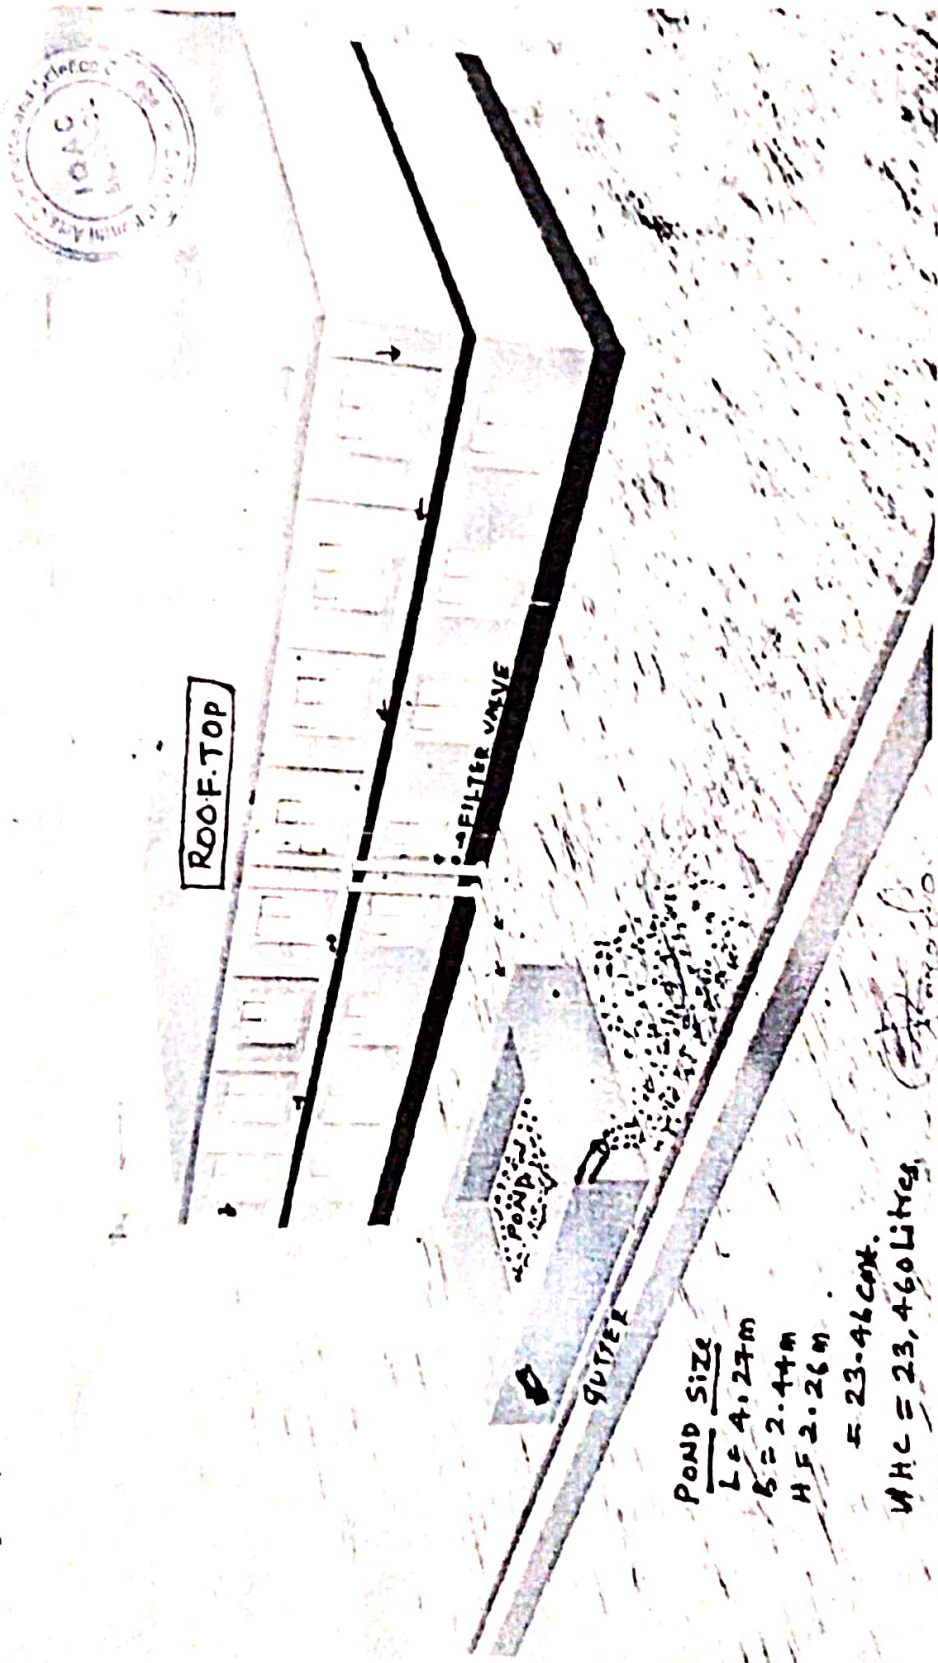

DIAGRAMATIC LAYOUT FOR RAIN WATER HARVESTING UNIT.

POND SIZE
L = 4.27m
B = 2.44m
H = 2.26m
= 23.46 cum.
VHC = 23,460 Litres

S. R. Karthi
Geomatrician
IQAC

Principal,
S. R. Karthi Arts, Commerce and
Science College, MUDHOL.

Sri S.R. Karthi Arts, Commerce
& Science College MUDHOL